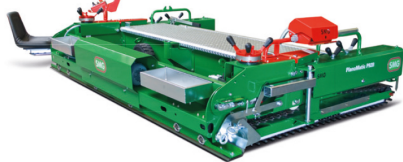

SMG – PIONEER AND LEADER IN TRACK & TURF EQUIPMENT.

For almost half a century SMG has been offering a unique range of machinery. As a pioneer in the special sector „synthetic sports surfaces and artificial turf“ SMG disposes of recognized competence and experience since decades. Ask us – we know what is possible.

PlanoMatic

P928