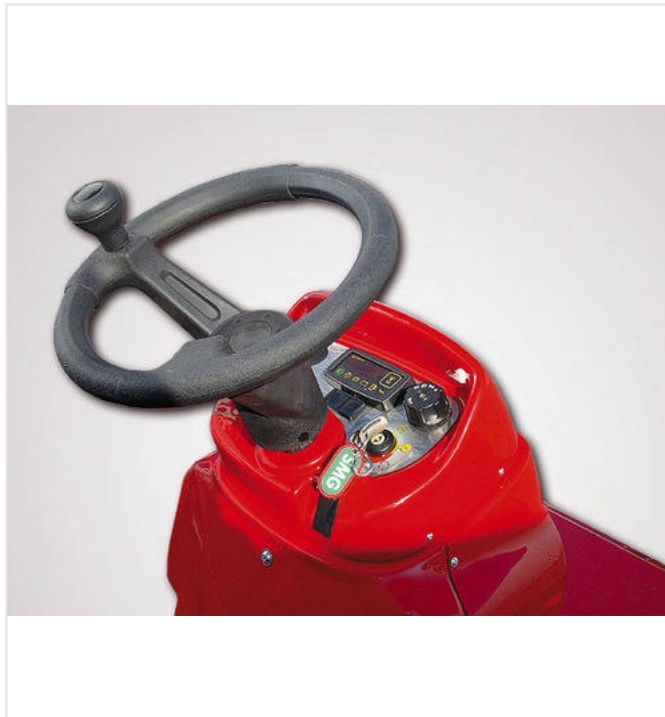

Fibres lying loosely on the turf and even well-rehearsed fine dirt will be vacuumed in a large-volume filter box during the surface maintenance by the proven extraction system. The filter unit is controlled automatically and cleaned within minutes. It will be evacuated - controlled hydraulically - quite conveniently while sitting on the driver seat.

Numerous attachments facilitate and expedite the necessary maintenance tasks. The range includes attachments for the winter services and the refilling of infill material, for the removal of leaves, the loosening of extreme compaction and the spraying of care products. The application area of the SportChamp is enlarged by additional attachments for non-infilled artificial turf, synthetic sports surfaces or sidewalks. Thereby it is the multifunctional care and maintenance machine for your sports facility.

Beside the classic, weekly maintenance tasks the SMG SportChamp can additionally carry out the annual basic and deep cleaning.

Advanced Maintenance / SportChamp SC2D

Details

SportChamp SC2D

SportChamp SC2D

SportChamp SC2D

passion for sports grounds

Advanced Maintenance / SportChamp SC2D

Removable attachments

BeltSpreader BS800 Art.-No. 6221306

Oscillation brush OS1100 to brush sand / rubber / organic infill material into artificial grass. Art.-No.: 6224217