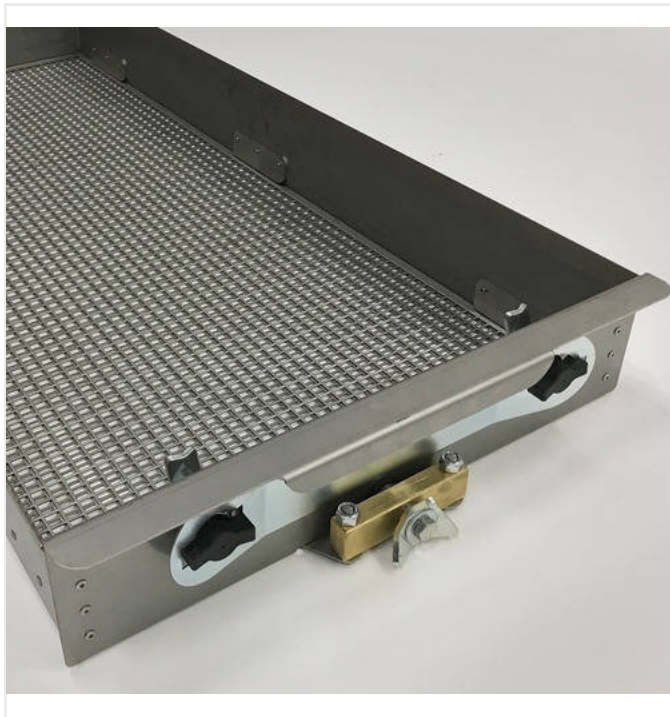

Advanced Maintenance / SportChamp SC2D

Details

SportChamp SC2D